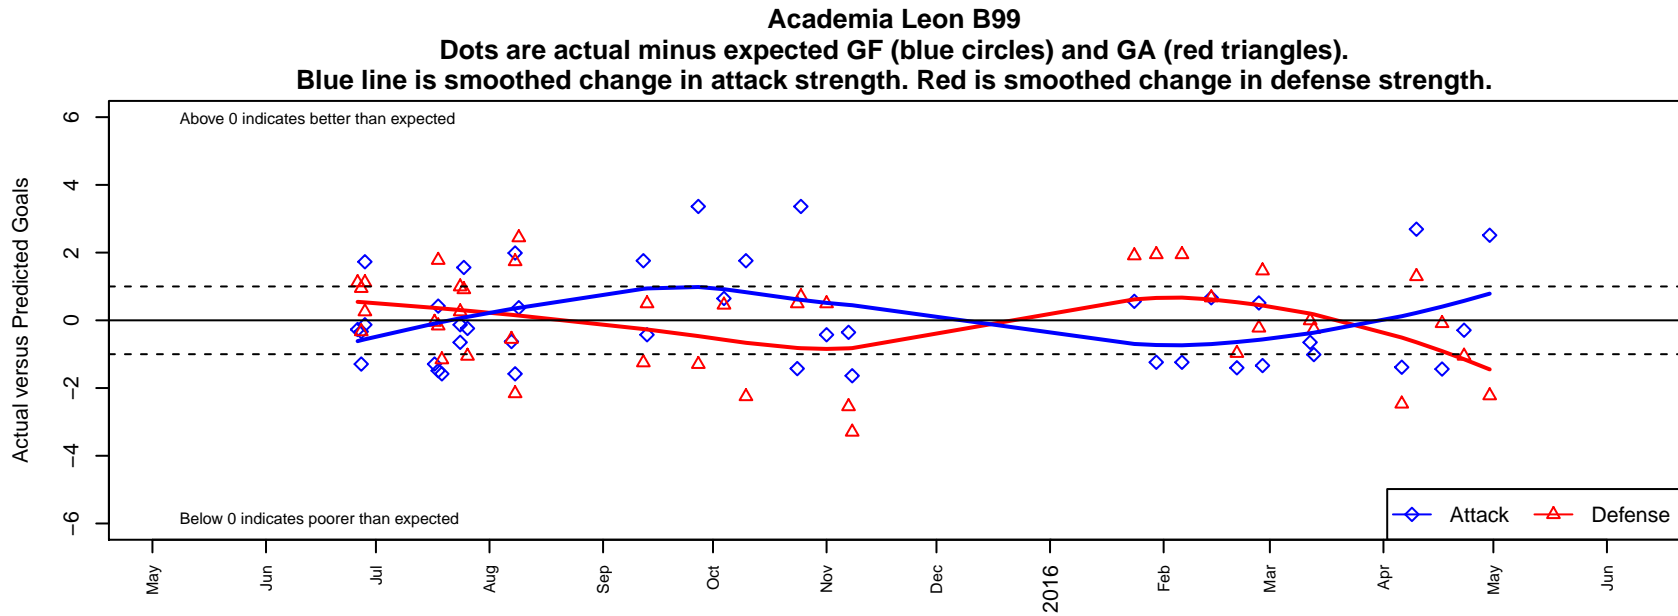

Academia Leon B99

Academia Leon FC
 Beaverton, OR
 B99 total strength=1593
 attack=21.62 defense=11.27
 fall league = PTT B99 Premier Green, PTT B97
 notes= ALFC

alt names used:
 ALFC 99
 Academia Leon B99
 ACADEMIA LEON FC ACADEMIA LEON 99 (C
 Academia Leon FC 99B
 Academia Leon FC 99B

**attack and defense variance (black dot)
relative to other teams
and top 10 in region**

**attack and defense rating
relative to others at age
and all opponents in last 13 months**

Performance relative to 13 month average